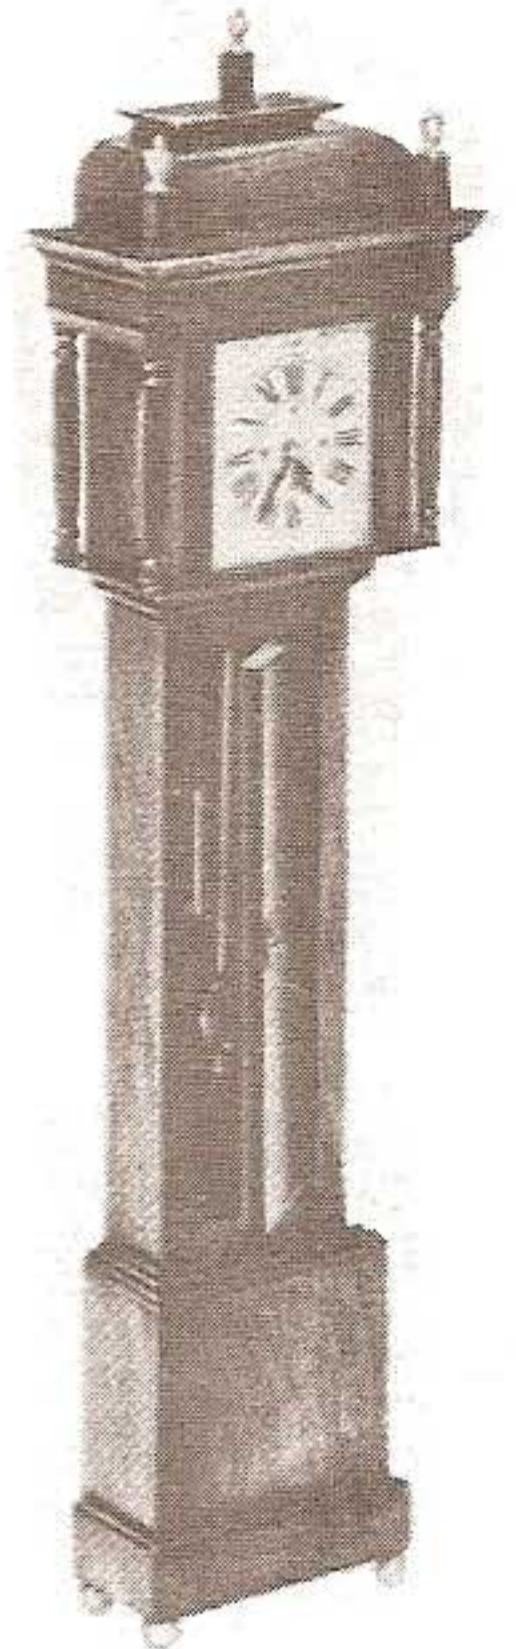

Colonial Furniture Kits

XAT40065
Hepplewhite Serving Table
 Circa 1780-1800
 3"W x 1½"D x 2¾"H

XAT40058
Queen Anne Wardrobe
 Circa 1740-1760
 4¾"W x 1¾"D x 6½"H

XAT40062
Hepplewhite Cellarette
 Circa 1790
 2"W x 1½"D x 3¾"H

XAT40061
Hepplewhite Corner Table
 Circa 1780-1800
 1¾"W x 1¾"D x 2¾"H

XAT40067
Chippendale Desk on Frame
 Circa 1770
 3"W x 1¾"D x 3¾"H

XAT40068
Bagnall Tall Case Clock
 Circa 1730
 2"W x 1"D x 8¾"H

XAT40064
Chippendale Double Chest
 Circa 1780
 5"W x 1¾"D x 2¾"H

XAT40069
Tavern Table
 Circa 1700-1725
 3"W x 3"D x 2½"H

XAT40060
Single Low Post Bed
 Circa 1760-1770
 31¼"W x 613/16"D x 3¾"H

XAT40063
Swinging Cradle
 Circa 1740-1780
 3"W x 1½"D x 3¾"H

XAT40059
Queen Anne Serving Table
 Circa 1740-1750
 4¾"W x 2"D x 2¾"H