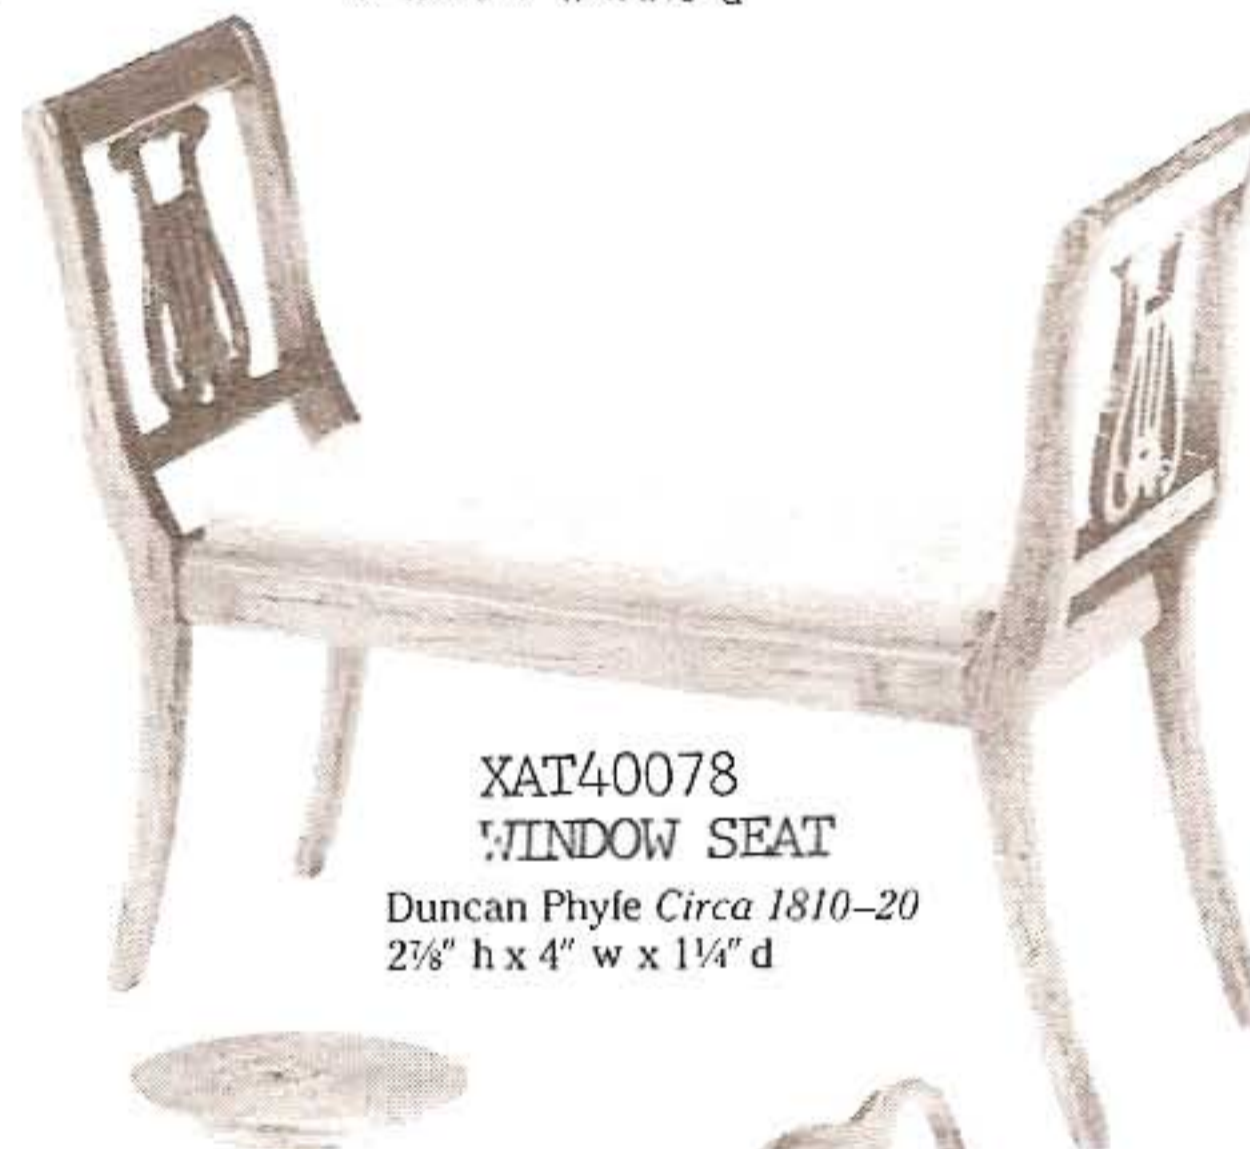

XAT40061
Hepplewhite Corner Table
 Circa 1780-1800
 1¾"W x 1¾"D x 2¾"H

XAT40067
Chippendale Desk on Frame
 Circa 1770
 3"W x 1¾"D x 3¾"H

XAT40068
Bagnall Tall Case Clock
 Circa 1730
 2"W x 1"D x 8¾"H

XAT40064
Chippendale Double Chest
 Circa 1780
 5"W x 1¾"D x 2¾"H

FURNITURE KITS

**XAT40070
TAVERN TABLE**
Connecticut Circa 1700-20
2 1/4" h x 5" w x 3" d

**XAT40071
DOWER CHEST**
Massachusetts Circa 1700
2 3/4" h x 2 3/8" w x 1 5/8" d

**XAT40072
TRESTLE STAND**
Connecticut Circa 1770-90
2 1/4" h x 3" w x 1 3/8" d

**XAT40073
SLAT BACK CHAIR**
Massachusetts Circa 1700
3 1/2" h x 1 1/2" w x 1 3/8" d

**XAT40074
ROUND TABLE**
Chippendale Circa 1760
2 1/4" h x 2" w x 2" d

**XAT40075
CHAIR TABLE**
New England Circa 1700-25
5" h x 5 1/4" w x 3 1/2" d

**XAT40076
GRANDMOTHER CLOCK**
Hepplewhite Circa 1800
2 1/8" h x 1 1/8" w x 1/8" d

**XAT40077
LIBRARY TABLE**
Duncan Phyfe Circa 1835-40
3 3/4" h x 3 3/8" w x 2" d

**XAT40078
WINDOW SEAT**
Duncan Phyfe Circa 1810-20
2 1/8" h x 4" w x 1 1/4" d