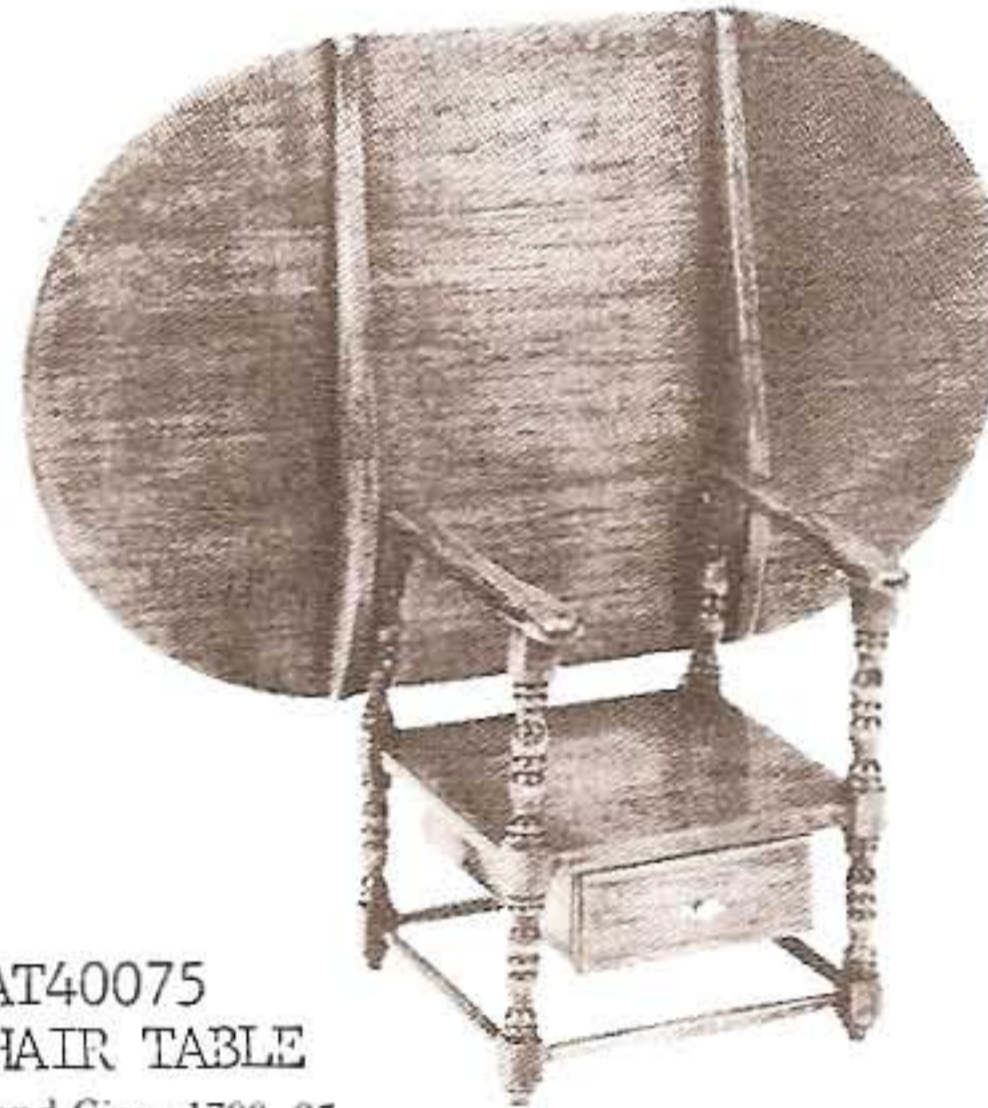

XAT40066
Chippendale Chest of Drawers
 Circa 1760-1780
 3¾"W x 1¾"D x 4¾"H

XAT43904 Living Room Grouping, XAT43905 Dining Room Grouping, XAT43906 Bedroom Grouping. Sets combine finely detailed colonial miniature reproductions putting a complete room at your fingertips.

FURNITURE KITS

**XAT40070
TAVERN TABLE**
Connecticut Circa 1700-20
2 1/4" h x 5" w x 3" d

**XAT40071
DOWER CHEST**
Massachusetts Circa 1700
2 3/4" h x 2 3/8" w x 1 5/8" d

**XAT40072
TRESTLE STAND**
Connecticut Circa 1770-90
2 1/4" h x 3" w x 1 3/8" d

**XAT40073
SLAT BACK CHAIR**
Massachusetts Circa 1700
3 1/2" h x 1 1/2" w x 1 3/8" d

**XAT40074
ROUND TABLE**
Chippendale Circa 1760
2 1/4" h x 2" w x 2" d

**XAT40075
CHAIR TABLE**
New England Circa 1700-25
5" h x 5 1/4" w x 3 1/2" d