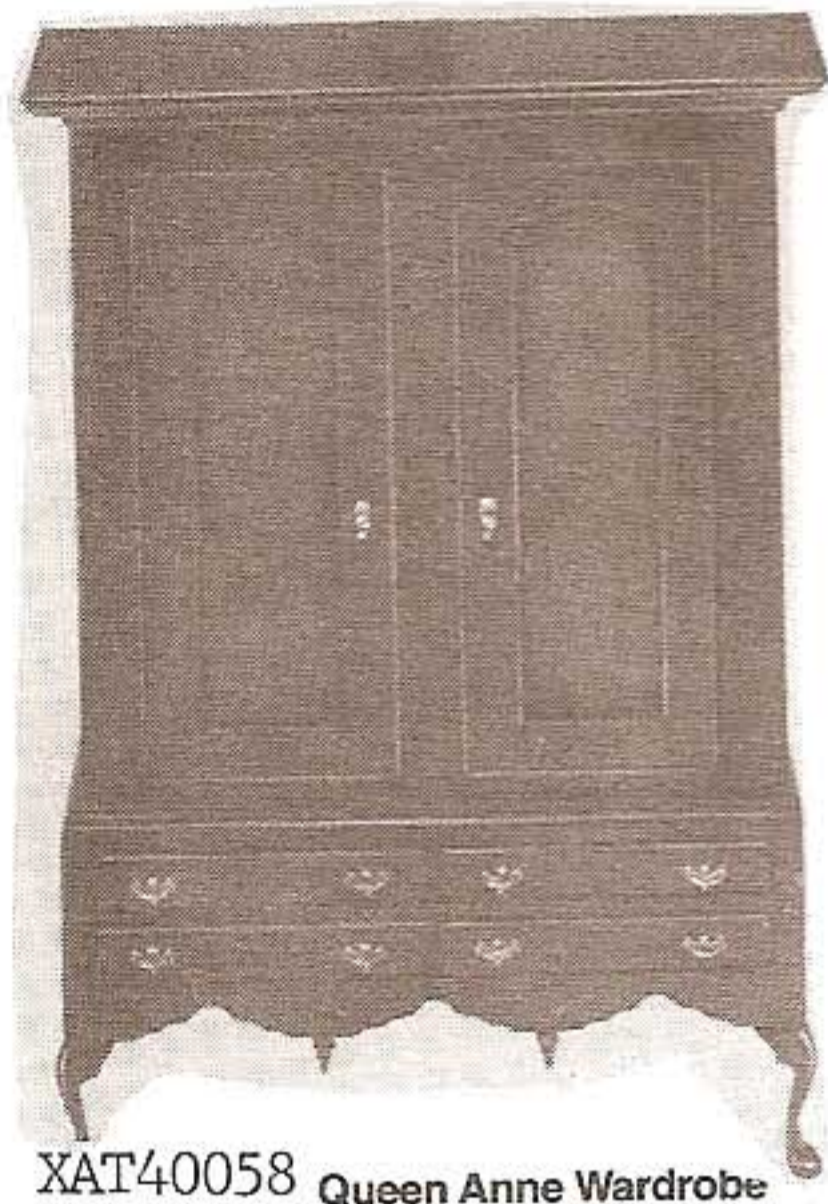

Colonial Furniture Kits

XAT40065
Hepplewhite Serving Table
 Circa 1780-1800
 3"W x 1½"D x 2¾"H

XAT40058
Queen Anne Wardrobe
 Circa 1740-1760
 4¾"W x 1¾"D x 6½"H

XAT40062
Hepplewhite Cellarette
 Circa 1790
 2"W x 1½"D x 3¾"H

XAT40061
Hepplewhite Corner Table
 Circa 1780-1800
 1¾"W x 1¾"D x 2¾"H

XAT40067
Chippendale Desk on Frame
 Circa 1770
 3"W x 1¾"D x 3¾"H

XAT40068
Bagnall Tall Case Clock
 Circa 1730
 2"W x 1"D x 8¾"H

XAT40064
Chippendale Double Chest
 Circa 1780
 5"W x 1¾"D x 2¾"H

XAT40069
Tavern Table
 Circa 1700-1725
 3"W x 3"D x 2½"H

XAT40060
Single Low Post Bed
 Circa 1760-1770
 31¼"W x 613/16"D x 3¾"H

XAT40063
Swinging Cradle
 Circa 1740-1780
 3"W x 1½"D x 3¾"H

XAT40059
Queen Anne Serving Table
 Circa 1740-1750
 4¾"W x 2"D x 2¾"H

XAT40066
Chippendale Chest of Drawers
 Circa 1760-1780
 3¾"W x 1¾"D x 4¾"H

XAT43904 Living Room Grouping, XAT43905 Dining Room Grouping, XAT43906 Bedroom Grouping. Sets combine finely detailed colonial miniature reproductions putting a complete room at your fingertips.