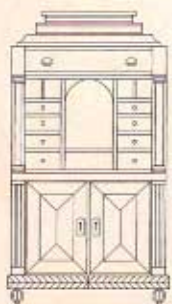

4029 EMPIRE PERIOD
FALLFRONT
DESK