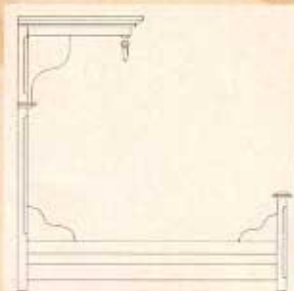

The Signature Series . . .

A LOOK INTO THE FUTURE

The Signature Series "Federal Collection" shown on the preceding pages is the first installment of many dynamic new designs, commissioned by Houseworks. These drawings are a representation of the pieces we will be bringing you in the future.

4015 VICTORIAN BED